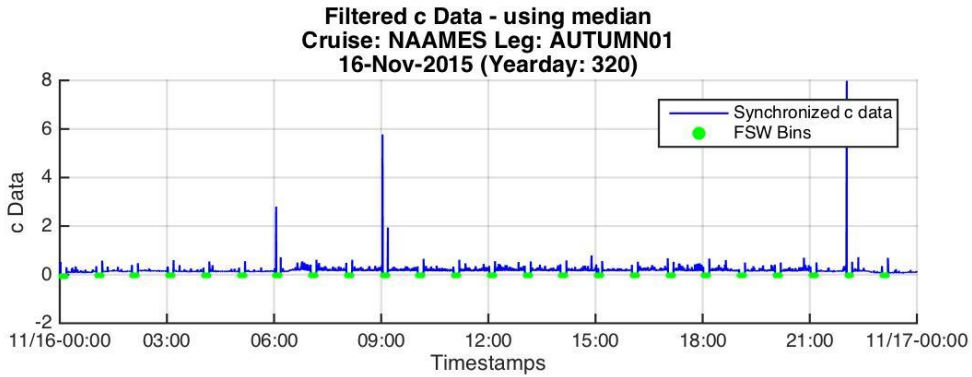

EB 316

EB 317

WN316 == EB 316 + EB 317

EB 318

WN 317 == EB 318

EB 319

WN 318 == EB 319 up until 13:00

WN 319 – SINGLE LARGE FILE == EB 319 after 13:00

WN 319 – MULTIPLE SMALL FILES != EB 319 after 13:00

EB 320

WN 320