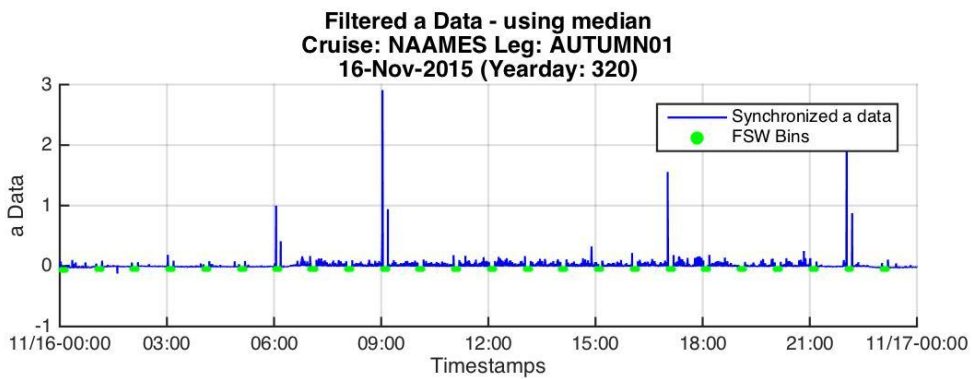

EB 316

EB 317

WN316 == EB 316 + EB 317

EB 318

WN 317 == EB 318

EB 319

WN 318 == EB 319 up until 13:00

WN 319 – SINGLE LARGE FILE == EB 319 after 13:00

WN 319 – MULTIPLE SMALL FILES != EB 319 after 13:00

EB 320

WN 320