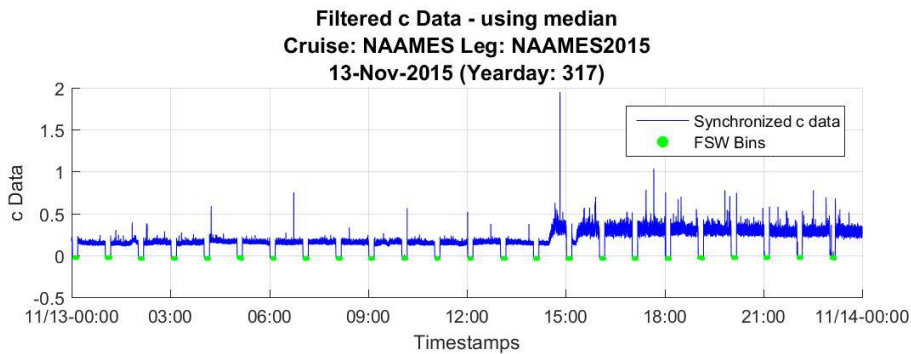

EB 316

EB 317

WN316 == EB 316 + EB 317

EB 318

WN 317 == EB 318

EB 319

WN 318 == EB 319 up until 13:00

WN 319 – SINGLE LARGE FILE == EB 319 after 13:00

WN 319 – MULTIPLE SMALL FILES != EB 319 after 13:00

EB 320

WN 320