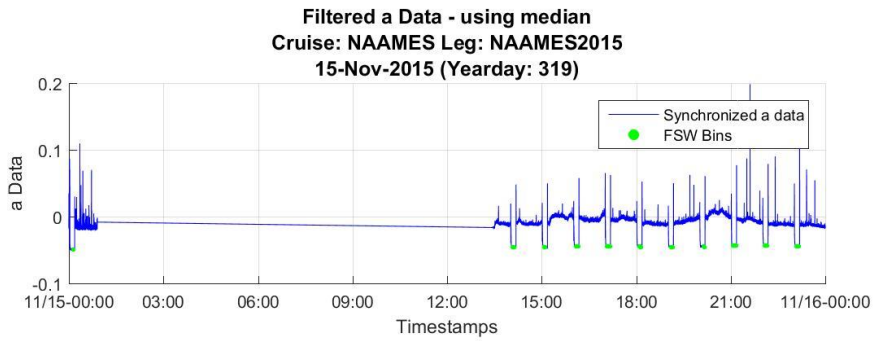

EB 316

EB 317

WN316 == EB 316 + EB 317

EB 318

WN 317 == EB 318

EB 319

WN 318 == EB 319 up until 13:00

WN 319 – SINGLE LARGE FILE == EB 319 after 13:00

WN 319 – MULTIPLE SMALL FILES != EB 319 after 13:00

EB 320

WN 320