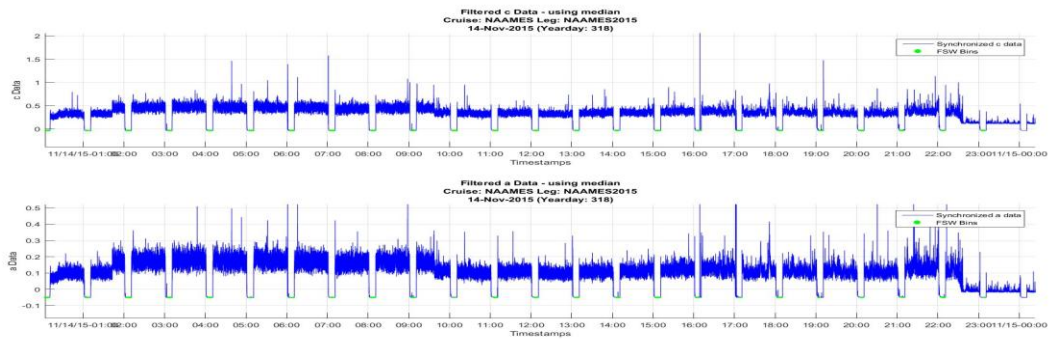

EB 316

EB 317

WN316 == EB 316 + EB 317

EB 318

WN 317 == EB 318

EB 319

WN 318 == EB 319 up until 13:00

WN 319 – SINGLE LARGE FILE == EB 319 after 13:00

WN 319 – MULTIPLE SMALL FILES != EB 319 after 13:00

EB 320

WN 320