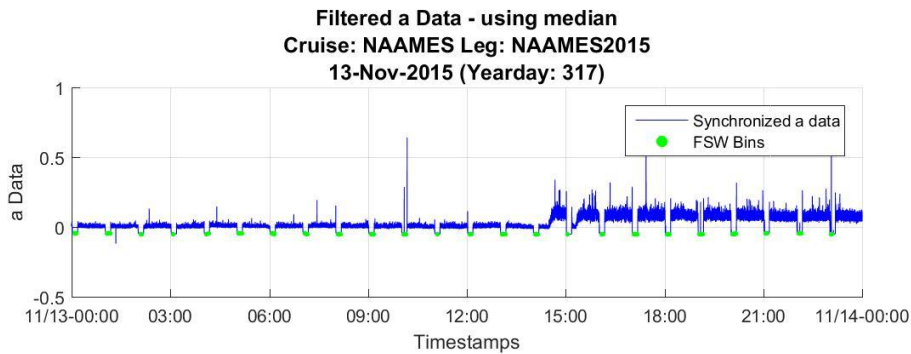

EB 316

EB 317

WN316 == EB 316 + EB 317

EB 318

WN 317 == EB 318

EB 319

WN 318 == EB 319 up until 13:00

WN 319 – SINGLE LARGE FILE == EB 319 after 13:00

WN 319 – MULTIPLE SMALL FILES != EB 319 after 13:00

EB 320

WN 320