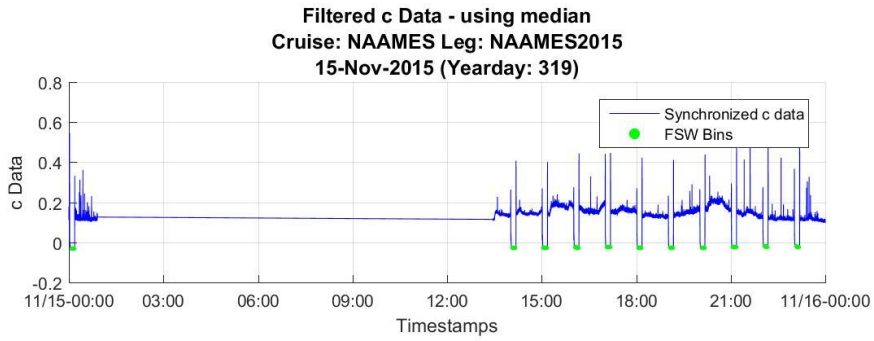

EB 316

EB 317

WN316 == EB 316 + EB 317

EB 318

WN 317 == EB 318

EB 319

WN 318 == EB 319 up until 13:00

WN 319 – SINGLE LARGE FILE == EB 319 after 13:00

WN 319 – MULTIPLE SMALL FILES != EB 319 after 13:00

EB 320

WN 320