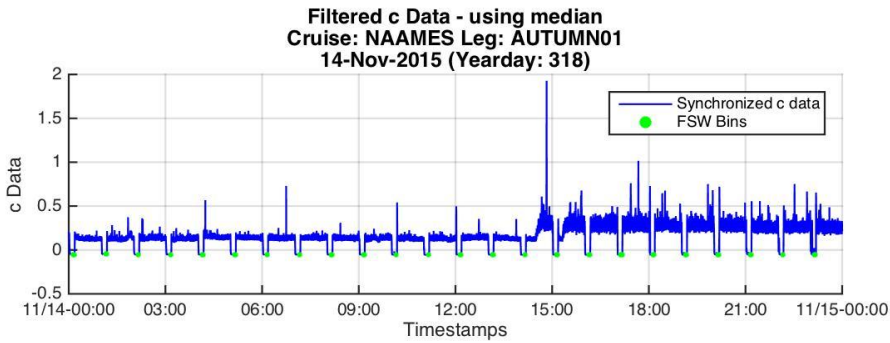

EB 316

EB 317

WN316 == EB 316 + EB 317

EB 318

WN 317 == EB 318

EB 319

WN 318 == EB 319 up until 13:00

WN 319 – SINGLE LARGE FILE == EB 319 after 13:00

WN 319 – MULTIPLE SMALL FILES != EB 319 after 13:00

EB 320

WN 320