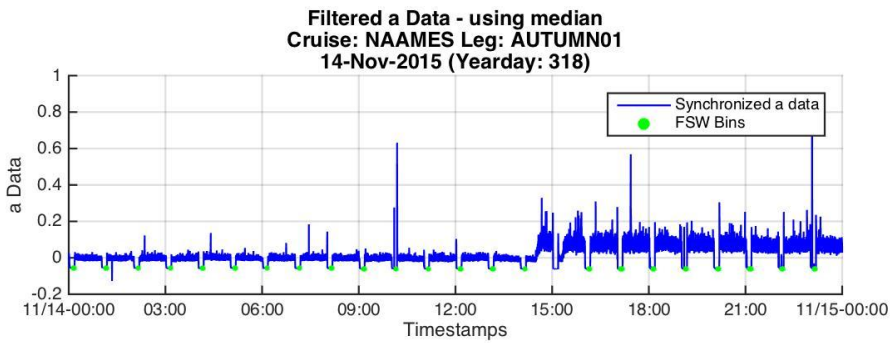

EB 316

EB 317

WN316 == EB 316 + EB 317

EB 318

WN 317 == EB 318

EB 319

WN 318 == EB 319 up until 13:00

WN 319 – SINGLE LARGE FILE == EB 319 after 13:00

WN 319 – MULTIPLE SMALL FILES != EB 319 after 13:00

EB 320

WN 320