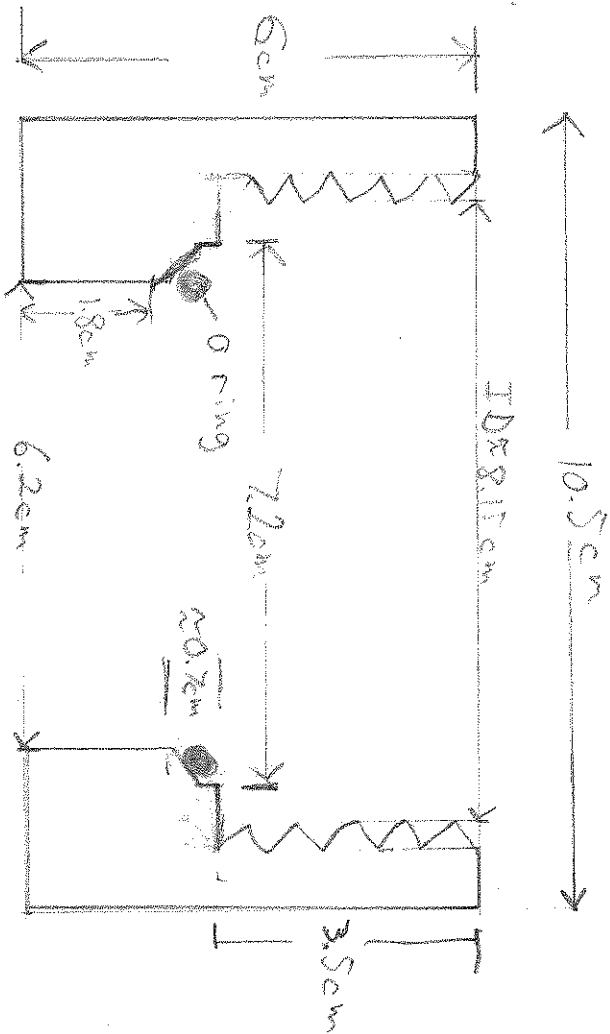

Distances inside B6 box

50 SHEETS EYE-GLASS 8 SQUARE  
100 SHEETS EYE-GLASS 8 SQUARE  
200 SHEETS EYE-GLASS 8 SQUARE

Collar that screws in.

4 threads per inch  
0.4 cm deep threads

43-381 50 SHEETS EYE BASE 5 SQUARE  
43-382 100 SHEETS EYE BASE 5 SQUARE  
43-383 200 SHEETS EYE BASE 5 SQUARE

7.2cm OD  
when on BB

(7cm OD relaxed)

Collar on box

Top Ring

18.6cm OD

white

black top

10.5cm  
to end  
of box

12.1cm ID

13.6cm ID

~12.7cm diameter  
thin O-ring  
~3mm thick  
Not  
sufficient

Interior  
Bb  
wall

40-381 50 SHEETS/EYE-EASE 5 SQUARE  
42-382 100 SHEETS/EYE-EASE 5 SQUARE  
42-383 200 SHEETS/EYE-EASE 5 SQUARE