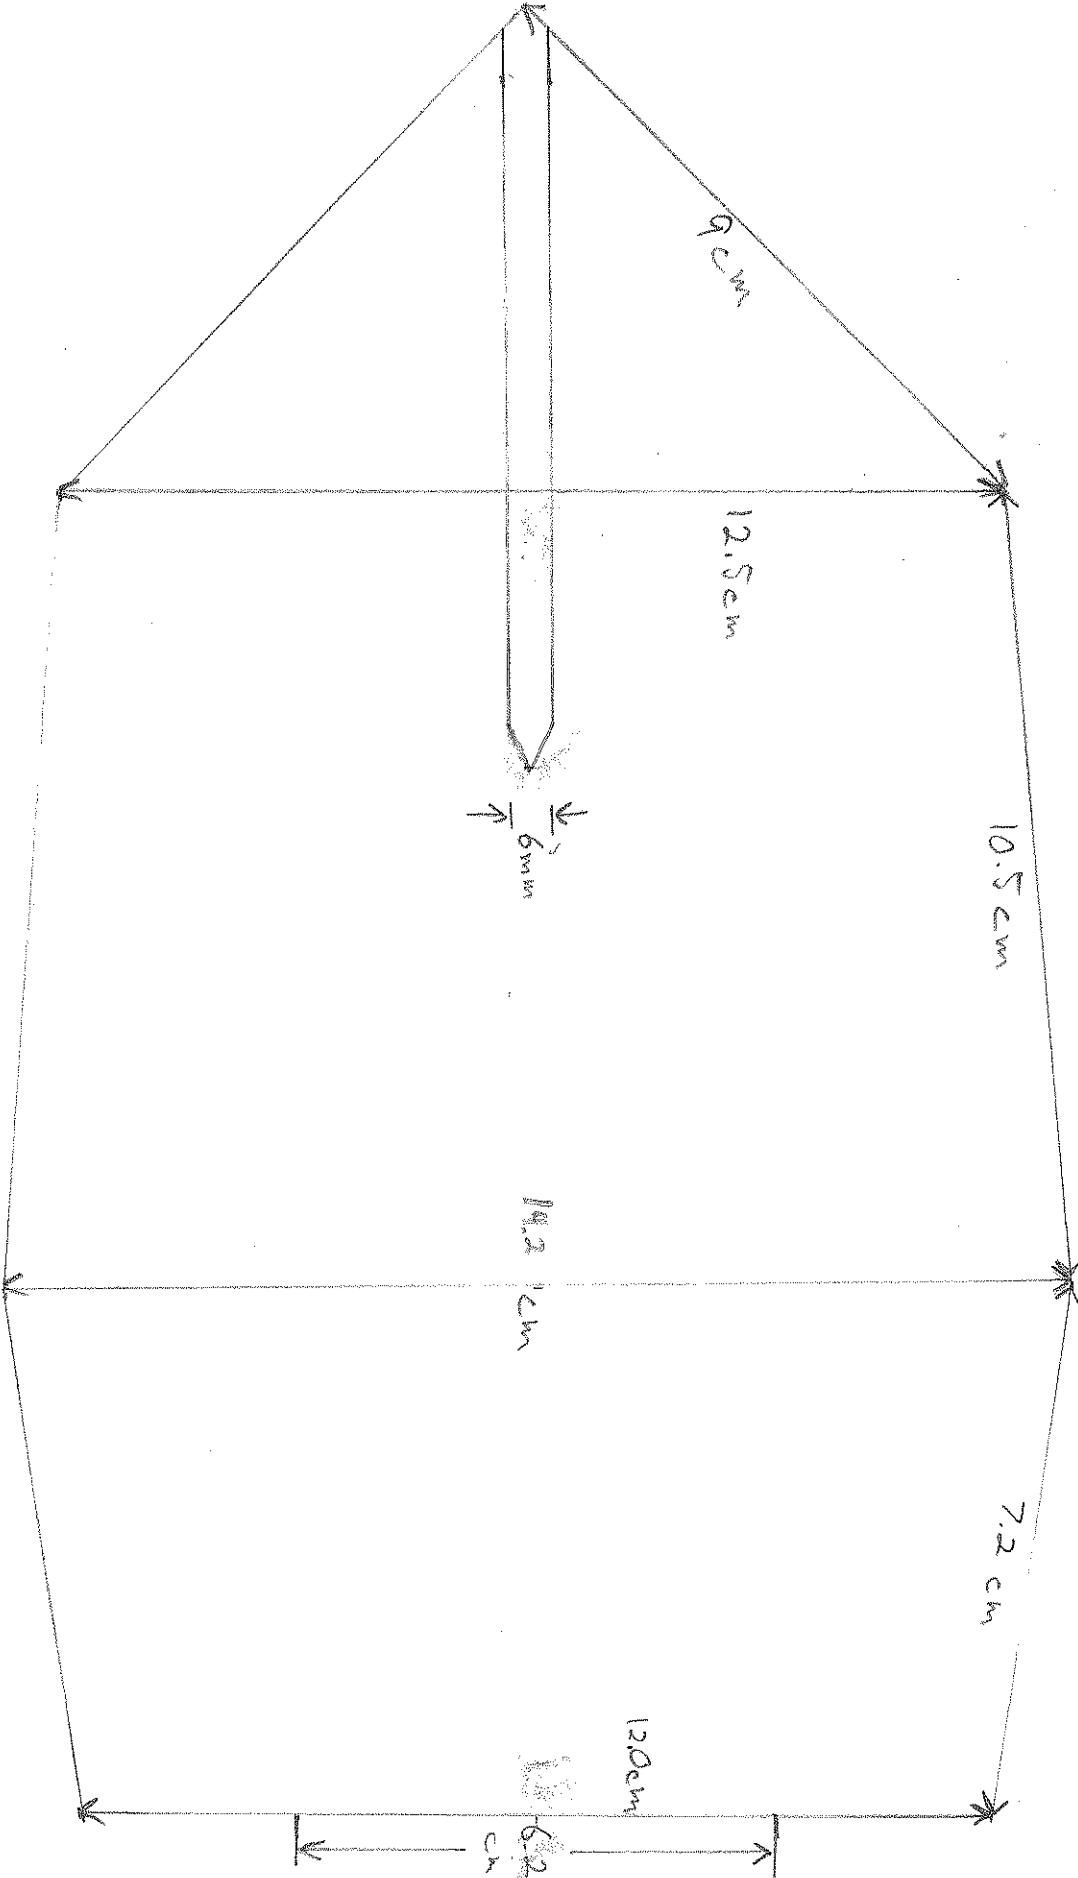

Distances inside B6 box

50 SHEETS EYE-GLASS 8 SQUARE  
100 SHEETS EYE-GLASS 8 SQUARE  
200 SHEETS EYE-GLASS 8 SQUARE

Collar that screws in.

4 threads per inch  
0.4 cm deep threads

43-381 50 SHEETS EYE BASE 5 SQUARE  
43-382 100 SHEETS EYE BASE 5 SQUARE  
43-383 200 SHEETS EYE BASE 5 SQUARE

7.2cm OD  
when on BB

(7cm OD relaxed)

Collar on box

Top Ring

18.6cm OD

white

black top

10.5cm  
to end  
of box

12.1cm ID

13.6cm ID

~12.7cm diameter  
thin O-ring  
~3mm thick  
Not  
sufficient

Interior  
Bb  
wall

40-381 50 SHEETS/EYE-EASE 5 SQUARE  
42-382 100 SHEETS/EYE-EASE 5 SQUARE  
42-383 200 SHEETS/EYE-EASE 5 SQUARE