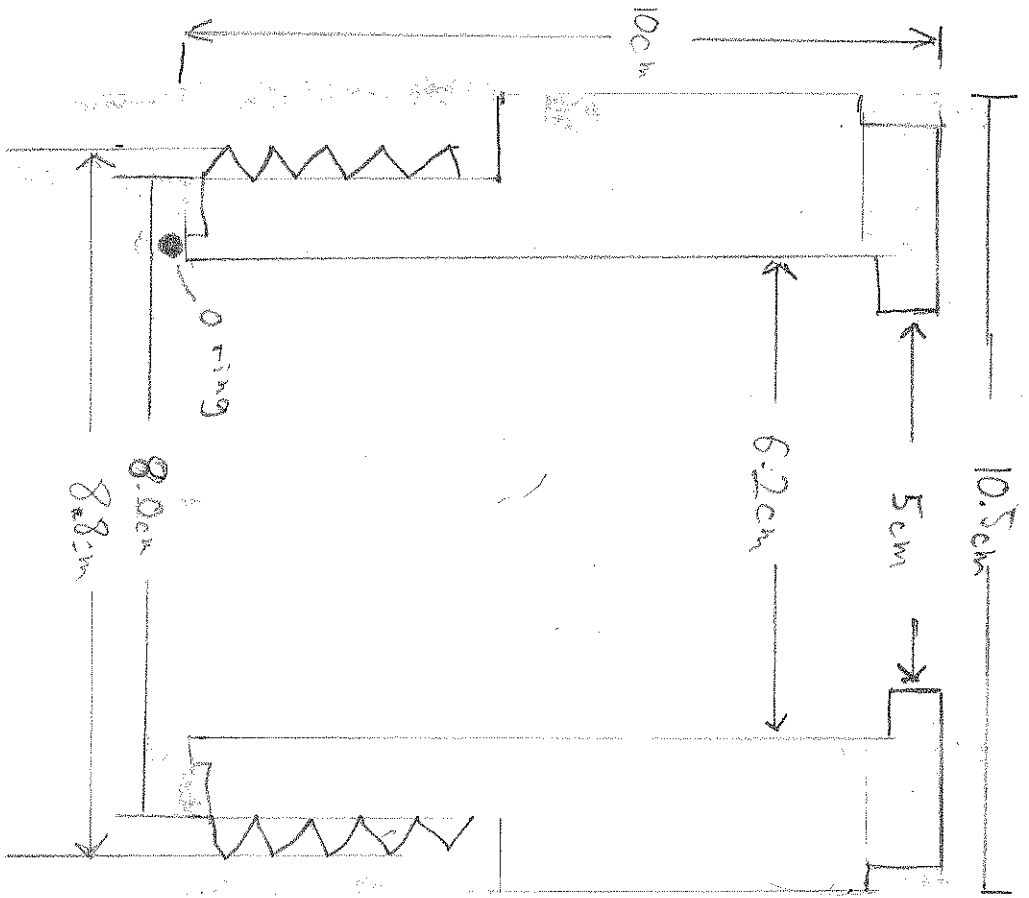

Distances inside B6 box

50 SHEETS EYE-GLASS 8 SQUARE  
100 SHEETS EYE-GLASS 8 SQUARE  
200 SHEETS EYE-GLASS 8 SQUARE

Collar that screws in.

4 threads per inch  
0.4 cm deep threads

43-381 50 SHEETS EYE BASE 5 SQUARE  
43-382 100 SHEETS EYE BASE 5 SQUARE  
43-383 200 SHEETS EYE BASE 5 SQUARE

7.2cm OD  
when on BB

(7cm OD relaxed)

Collar on box

Top Ring

18.6cm OD

white

black top

10.5cm  
to end  
of box

12.1cm ID

13.6cm ID

~12.7cm diameter  
thin O-ring  
~3mm thick  
Not  
sufficient

Interior  
Bb  
wall

40-381 50 SHEETS/EYE-EASE 5 SQUARE  
42-382 100 SHEETS/EYE-EASE 5 SQUARE  
42-383 200 SHEETS/EYE-EASE 5 SQUARE