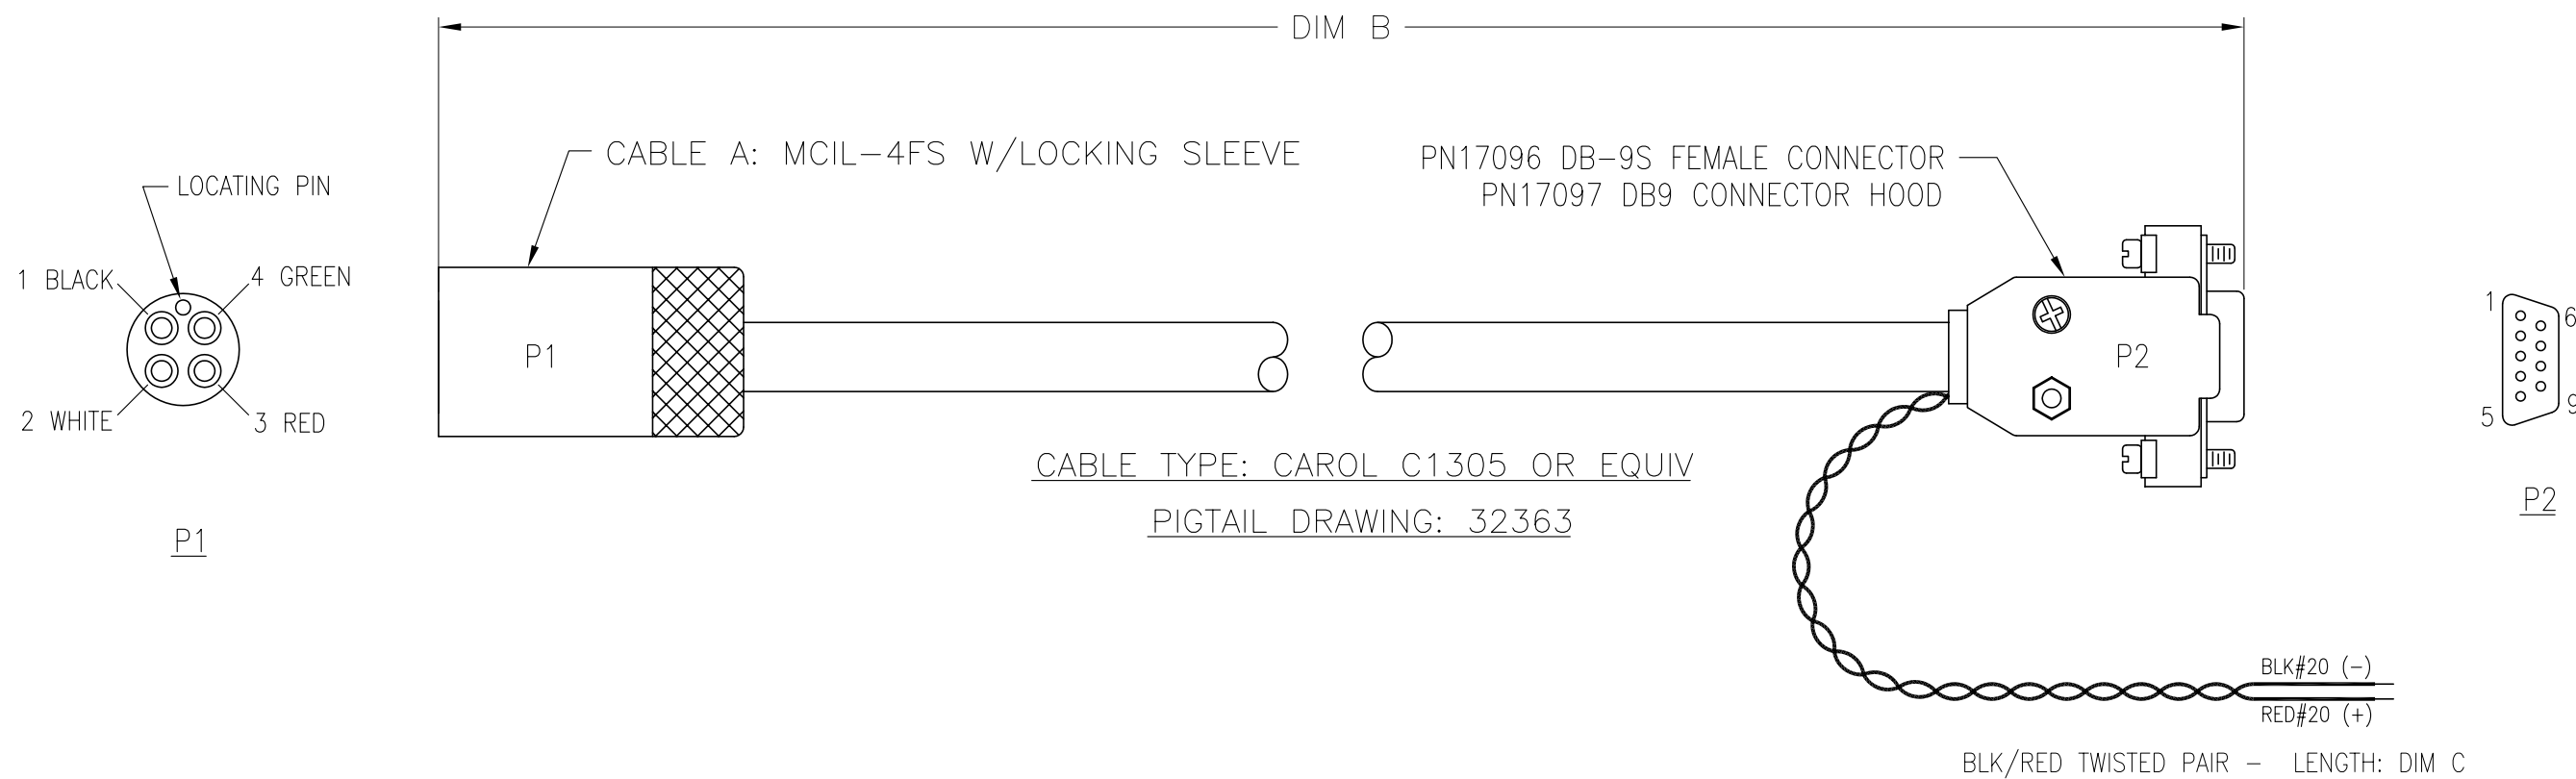

DATE	SYM	REVISION RECORD	AUTH.	DR.	CK.
4/26/01	A	CORRECT LOCK SLEEVE, WIRING	MJ	CB	
1/13/03	B	ADDED DIM C	CB	KLP	

CABLE TYPE: CAROL C1305 OR EQUIV
PIGTAIL DRAWING: 32363

SBE PN	PN CABLE A	DIM B	DIM C
801206	171368	8 FT	36 IN
801305	171583	6 FT	36 IN
801397	171749	78 FT	120 IN
801468	171861	7 m	36 IN
801476	171873	25 m	36 IN
801839	172481	50 m	36 IN
801893	172571	100 m	36 IN
802063	171897	5 m	36 IN
802071	172828	40 m	36 IN
802291	171689	6 m	36 IN

COLOR	P1 MCIL-4FS	P2 DB-9S	BLK/RED PAIR
BLACK	PIN 1	PIN 5	BLK
WHITE	PIN 2	PIN 3	
RED	PIN 3	PIN 2	
GREEN	PIN 4	---	RED

SEA-BIRD ELECTRONICS, INC			
P/N	SEE TABLE	SCALE	DRAWN BY
		NTS	MJ
		APPROVED BY	
CABLE: DATA/POWER I/O MCIL-4FS TO DB-9S ASSEMBLY			
DATE	DWG NO.	SHEET	REV
2/03/00	32366	1 of 1	B