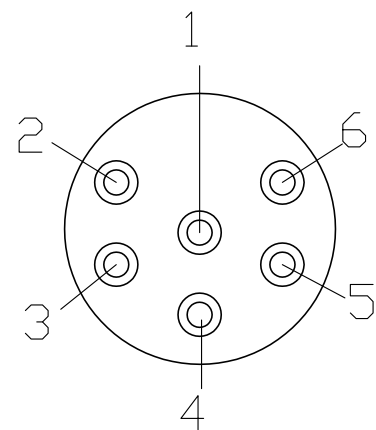

Date	Rev	Description	Auth.	DR.	CK.
12/02/08	A	ADDED WIRE COLOR TABLE	CB	PC	CB
7/23/09	B	ECN1247:CHANGE CABLE TYPE	CB	PC	CB

PIN	COLOR
1	BLACK
2	WHITE
3	RED
4	GREEN
5	BLUE
6	BROWN

SBE PN	DIM A (ft)	DIM A (m)
171513	8 FEET	2.5 METER
171898	16.5 FEET	5 METER
172126	50 FEET	15 METER
172261	66 FEET	20 METER
172307	1 FOOT	.3 METER
172914	16 INCHES	.4 METER
173073	33 FEET	10 METER

SEA-BIRD ELECTRONICS, INC

P/N	SEE TABLE	SCALE	NTS	DRAWN BY	LRG
				APPROVED BY	
CABLE: MCIL-6FS PIGTAIL W/ LOCKING SLEEVE MCDLS-F					
DATE	3/28/01	DWG NO.	32515	SHEET	1 of 1
				REV	B