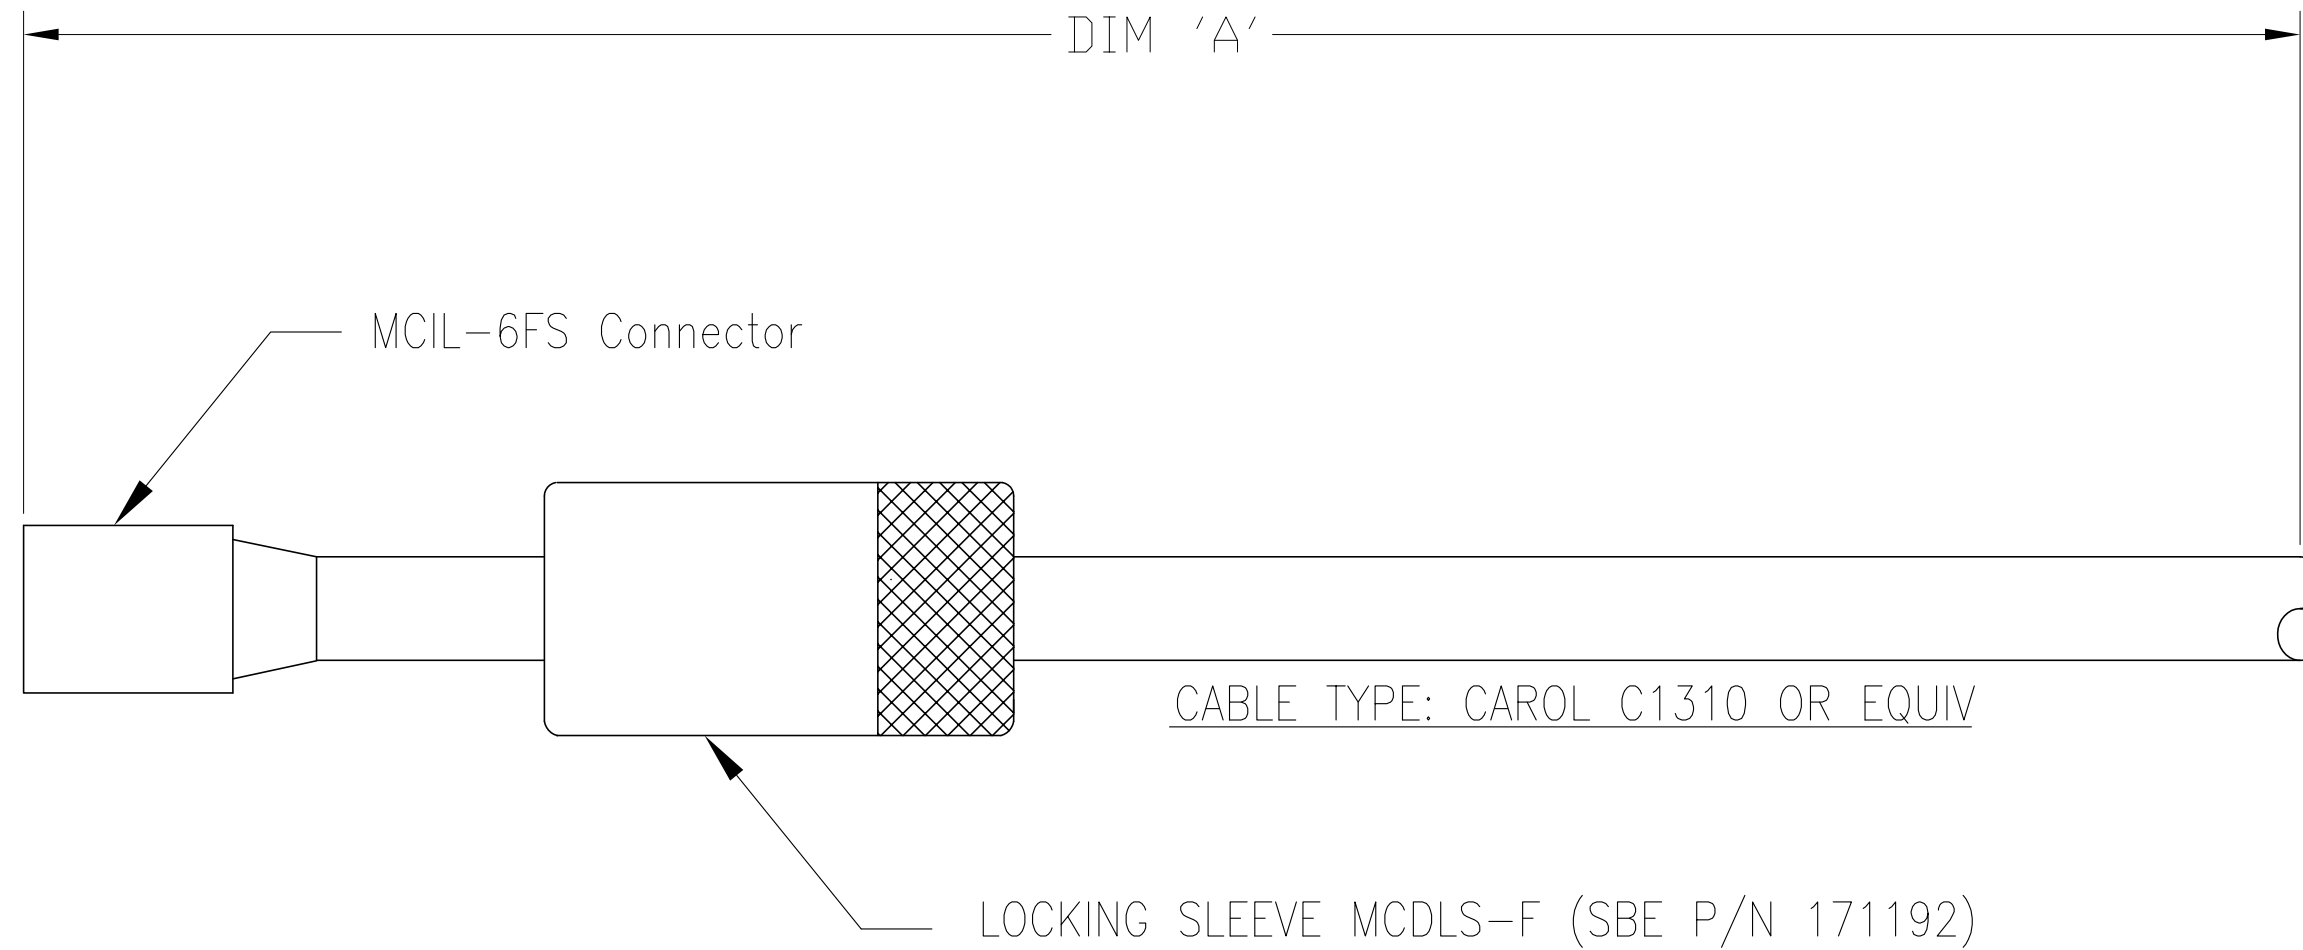

Date	Rev	Description	Auth.	DR.	CK.
12/02/08	A	ADDED WIRE COLOR TABLE	CB	PC	CB
7/23/09	B	ECN1247:CHANGE CABLE TYPE	CB	PC	CB

PIN	COLOR
1	BLACK
2	WHITE
3	RED
4	GREEN
5	BLUE
6	BROWN

SBE PN	DIM A (ft)	DIM A (m)
171513	8 FEET	2.5 METER
171898	16.5 FEET	5 METER
172126	50 FEET	15 METER
172261	66 FEET	20 METER
172307	1 FOOT	.3 METER
172914	16 INCHES	.4 METER
173073	33 FEET	10 METER

SEA-BIRD ELECTRONICS, INC

P/N	SEE TABLE	SCALE	NTS	DRAWN BY	LRG
				APPROVED BY	
CABLE: MCIL-6FS PIGTAIL W/ LOCKING SLEEVE MCDLS-F					
DATE	3/28/01	DWG NO.	32515	SHEET	1 of 1
				REV	B