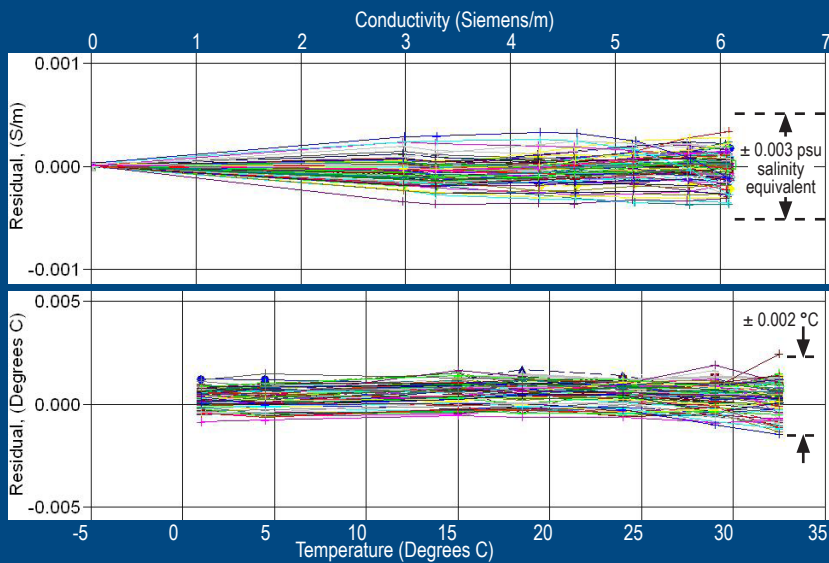

World-Class CTD and DO Calibration, World-Class Data

*23 calibration baths with dedicated technicians focused on ensuring
Sea-Bird instruments are the best*

*Backed
by our
in-house
metrology
lab*

*Sample calibration history,
reference SBE 41CP CTD
(SN 0746):*

*Every data point from
93 calibrations spanning
8 years demonstrates
extreme calibration stability and
precision of both instrument
and calibration system*

*Every Sea-Bird instrument is delivered fully calibrated
to enable the world's best science*