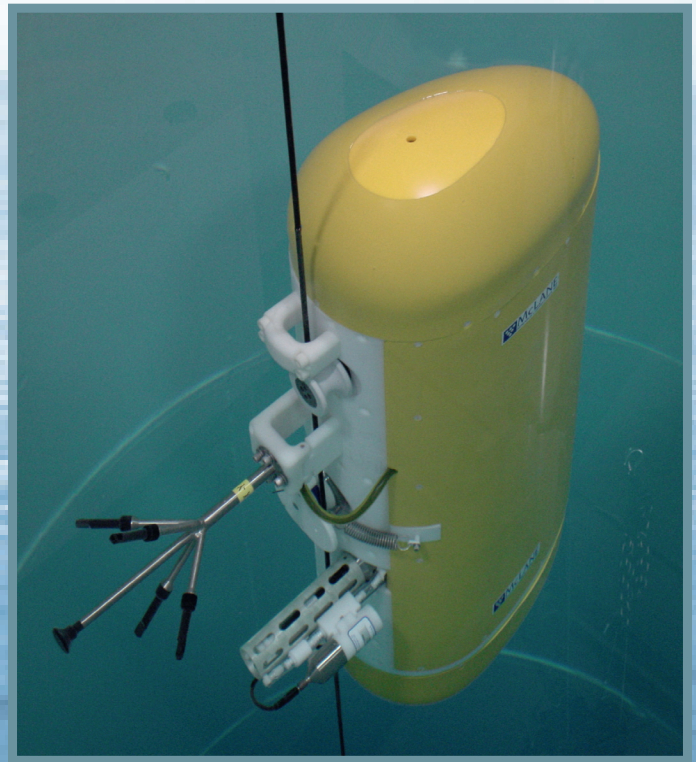

Harness the Power of Time

Achieve your
research and
scientific goals
with McLane's
advanced, cost-
effective, in situ
time series

instrumentation

McLane Moored Profiler (MMP) shown with
integrated Sea-Bird 52MP CTD and
inductive modem telemetry

 **McLANE**[®]
RESEARCH LABORATORIES, INC.

SBE Sea-Bird
Electronics

PROFILERS SAMPLERS FLOTATION

Learn more at mclanelabs.com