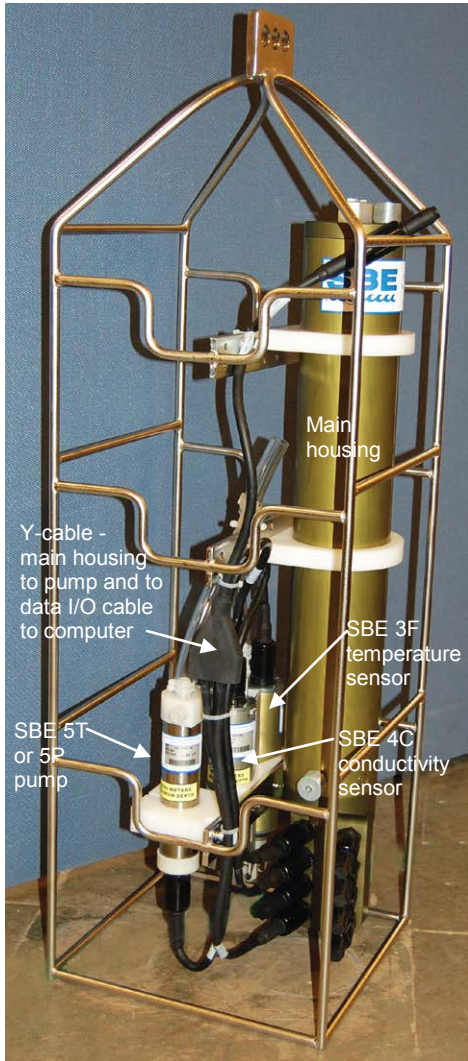

Standard shipment shown below.

Note: Standard (base price) SBE 25plus has plastic main housing instead of aluminum housing shown and SBE 5P plastic pump in place of SBE 5T titanium pump shown.

801380 data I/O cable
(connects computer to Y-cable from J1 connector on main housing end cap)

50507 Spares - small hardware and o-ring kit

50091 conductivity cell cleaning solution (Triton-X)

50087 Conductivity cell filling and storage kit

Software, & electronic copies of software manuals & user manual