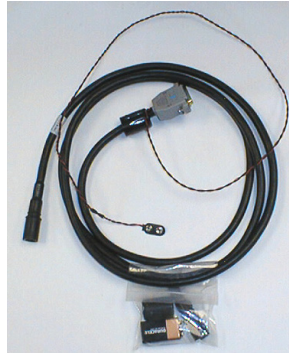

Standard shipment shown below.

SBE 38

801376 I/O Cable with 9V battery snap connector & 9V battery

Software, & electronic copies of software manuals & user manual