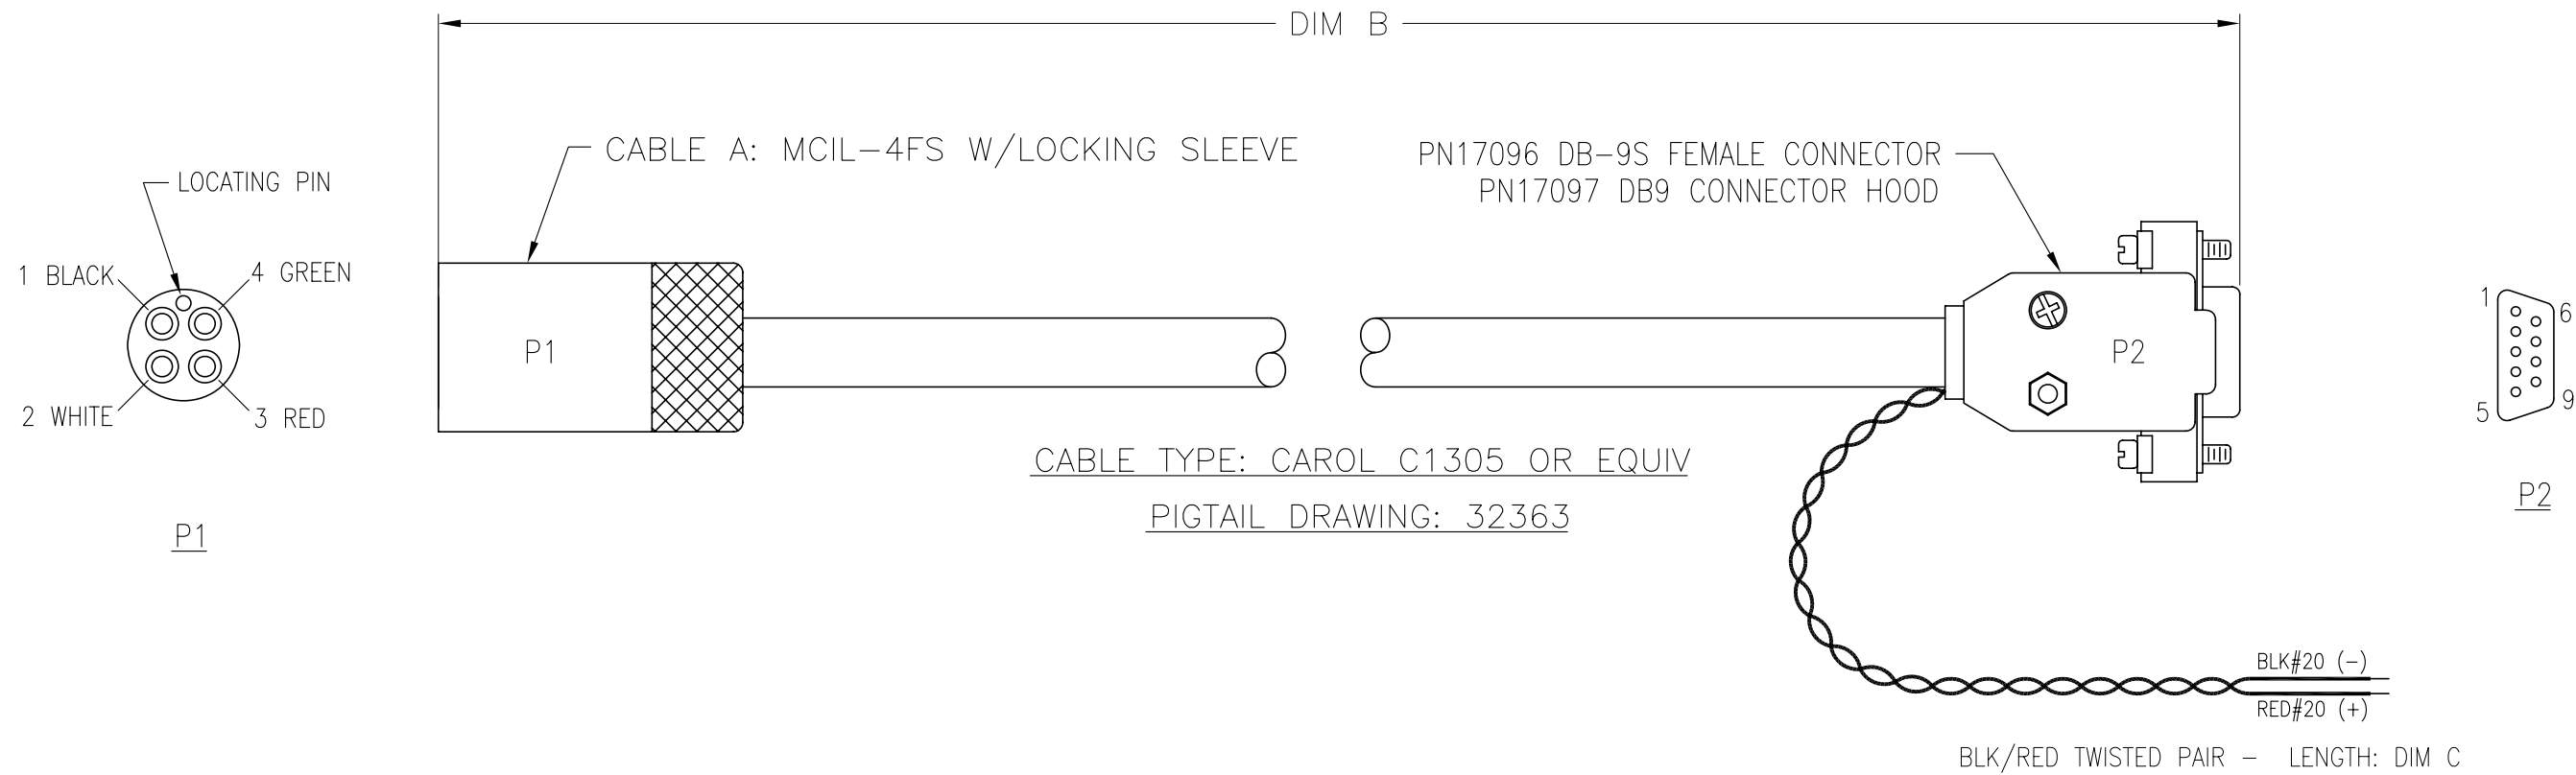

DATE	SYM	REVISION RECORD	AUTH.	DR.	CK.
4/26/01	A	CORRECT LOCK SLEEVE, WRING	MJ	CB	
1/13/03	B	ADDED DIM C	CB	KLP	

CABLE TYPE: CAROL C1305 OR EQUIV
 PIGTAIL DRAWING: 32363

COLOR	P1 MCIL-4FS	P2 DB-9S	BLK/RED PAIR
BLACK	PIN 1	PIN 5	BLK
WHITE	PIN 2	PIN 3	
RED	PIN 3	PIN 2	
GREEN	PIN 4	---	RED

SBE PN	PN CABLE A	DIM B	DIM C
801206	171368	8 FT	36 IN
801305	171583	6 FT	36 IN
801397	171749	78 FT	120 IN
801468	171861	7 m	36 IN
801476	171873	25 m	36 IN
801839	172481	50 m	36 IN
801893	172571	100 m	36 IN

SEA-BIRD ELECTRONICS, INC

P/N	SCALE	DRAWN BY	MJ
SEE TABLE	NTS	APPROVED BY	
CABLE: DATA/POWER I/O MCIL-4FS TO DB-9S ASSEMBLY			
DATE	DWG NO.	SHEET	REV
2/03/00	32366	1 of 1	B