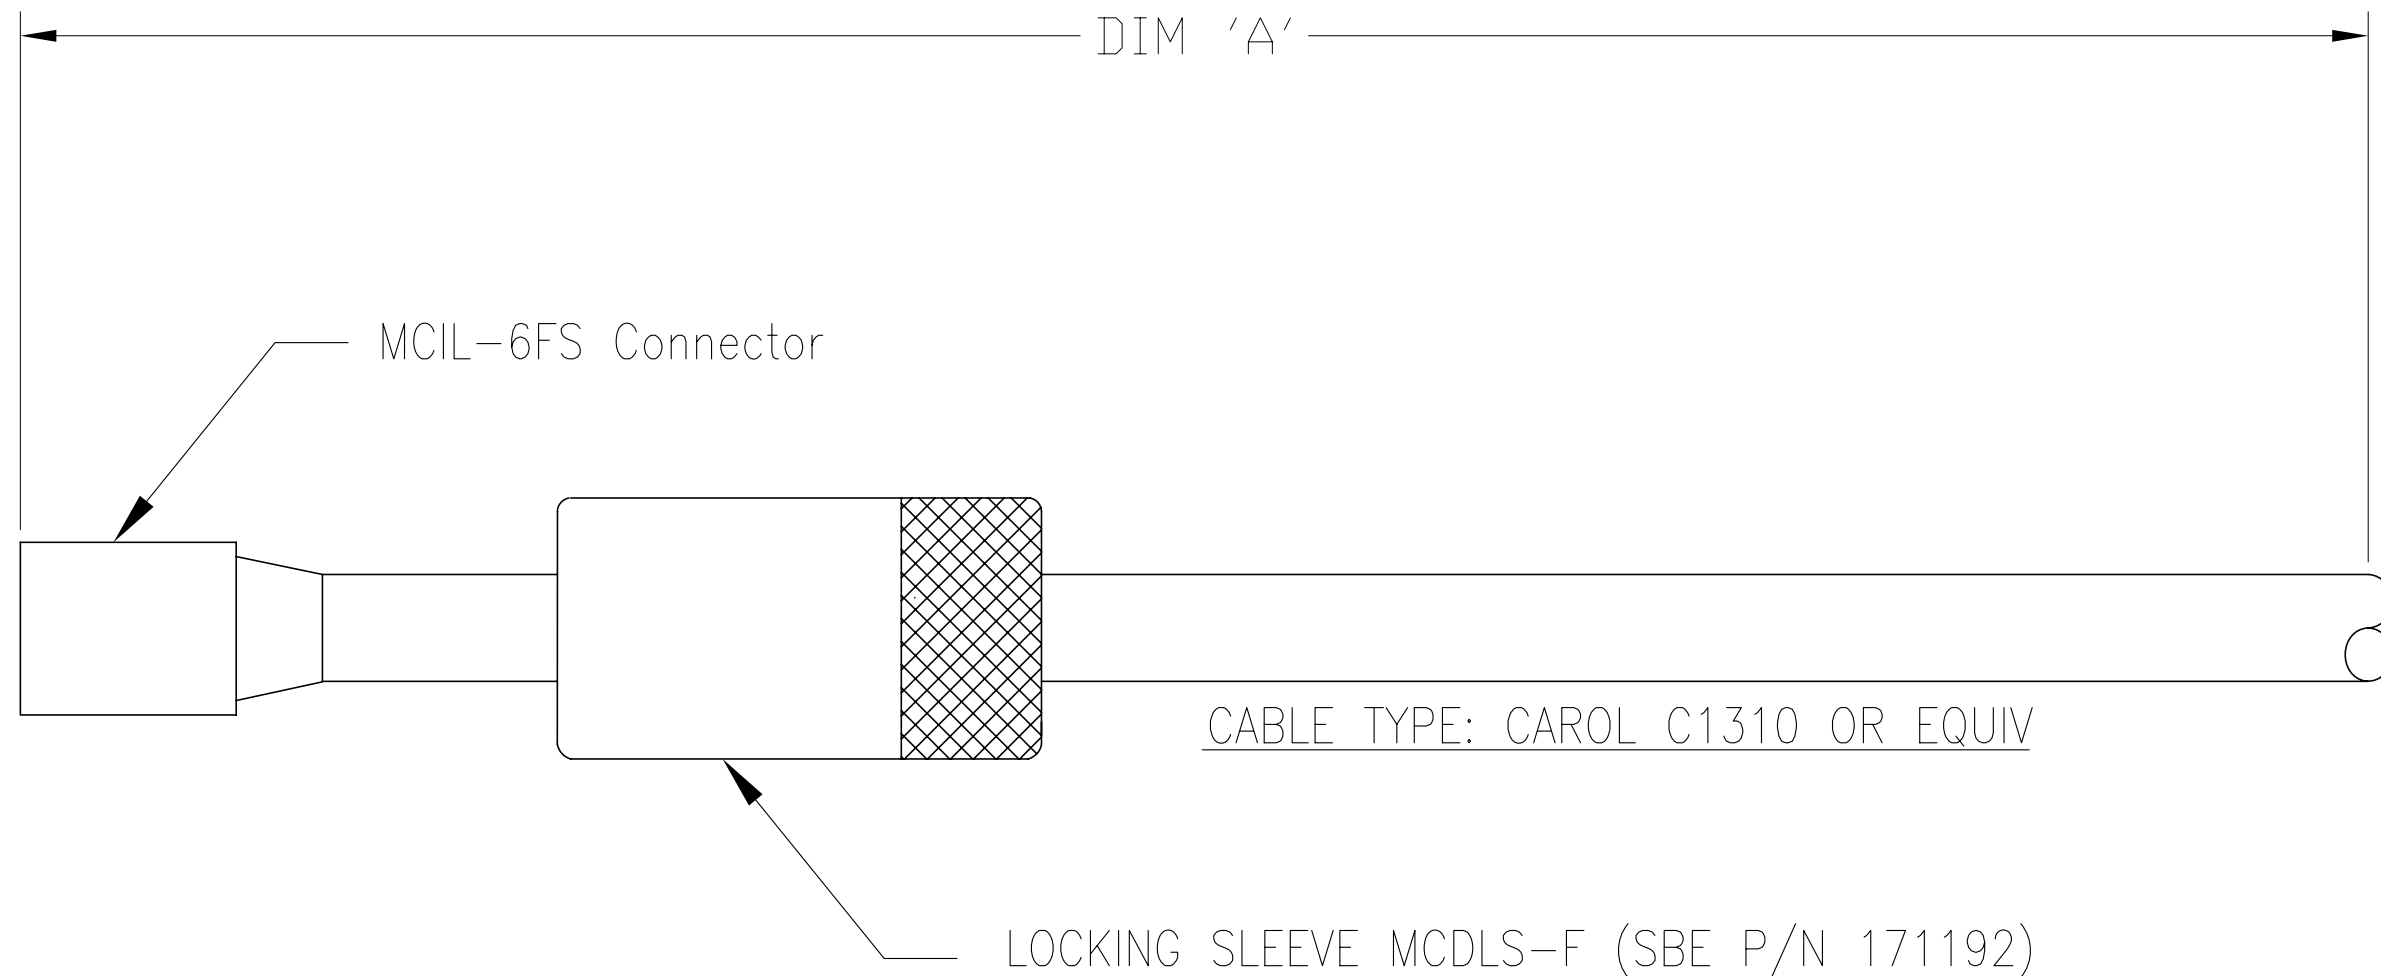

DATE	SYM	REVISION RECORD	AUTH.	DR.	CK.
12/02/08	A	ADDED WIRE COLOR TABLE	CB	PC	CB
7/23/09	B	ECN 1247: CHANGED CABLE TYPE	CB	PC	CB

PIN	COLOR
1	BLACK
2	WHITE
3	RED
4	GREEN
5	BLUE
6	BROWN

SBE PN	DIM A (ft)	DIM A (m)
171513	8 FEET	2.5 METER
171898	16.5 FEET	5 METER
172126	50 FEET	15 METER
172261	66 FEET	20 METER
172307	1 FOOT	.3 METER

SEA-BIRD ELECTRONICS, INC			
P/N	SCALE	DRAWN BY	LRG
SEE TABLE	NTS	APPROVED BY	
CABLE: MCIL-6FS PIGTAIL W/ LOCKING SLEEVE MCDLS-F			
DATE	DWG NO.	SHEET	REV
3/28/01	32515	1 of 1	B