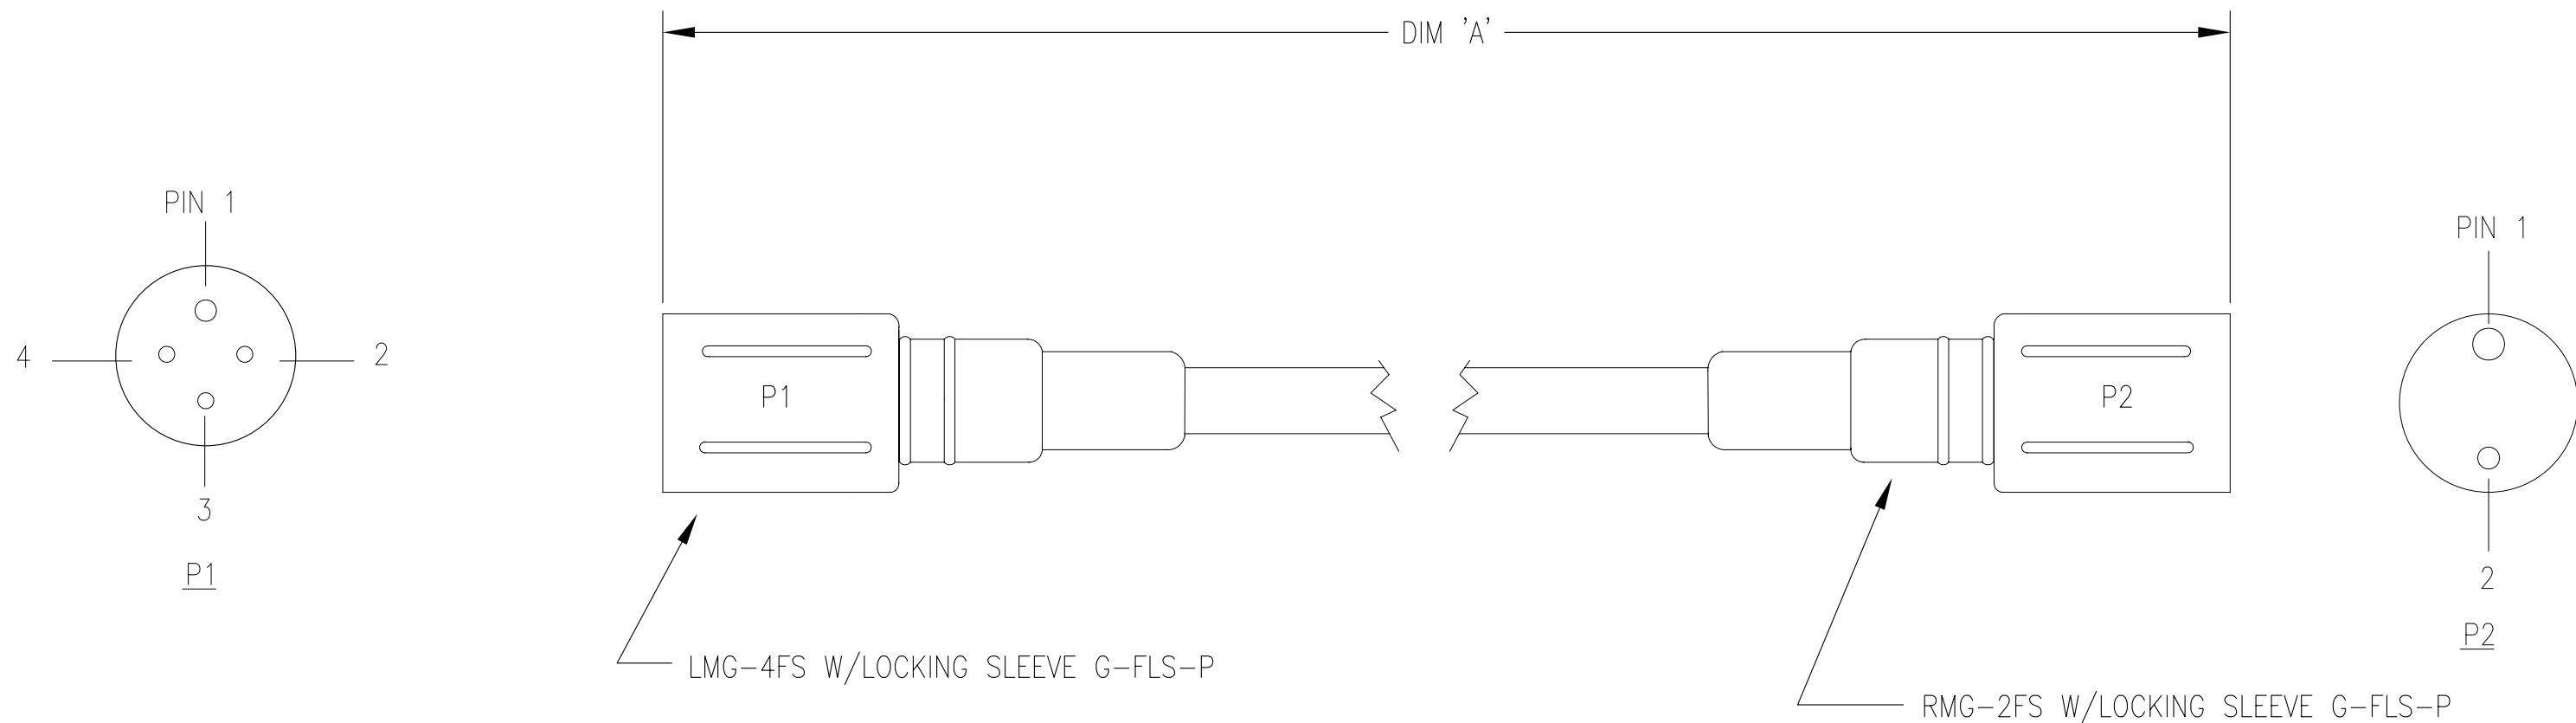

DATE	SYM	REVISION RECORD	AUTH.	DR.	CK.
2/02	A	CORRECTED PIN WIRING	CB	CB	CB

SBE PN	DIM A
171640	60 IN.
172487	100 IN.
172528	40 IN.

P1 LMG-4FS	P2 RMG-2FS
PIN 1	PIN 1
PIN 2	PIN 2
PIN 3	N/C
PIN 4	N/C

TOLERANCES	SEA-BIRD ELECTRONICS, INC			
FRACTIONAL	P/N SEE TABLE	SCALE NTS	DRAWN CB	
DECIMAL	TITLE Cable: Biospherical QSP2200 to SBE 25 Log Amp			
ANGULAR	DATE 2.12.02	DWG NO	32648	REV A