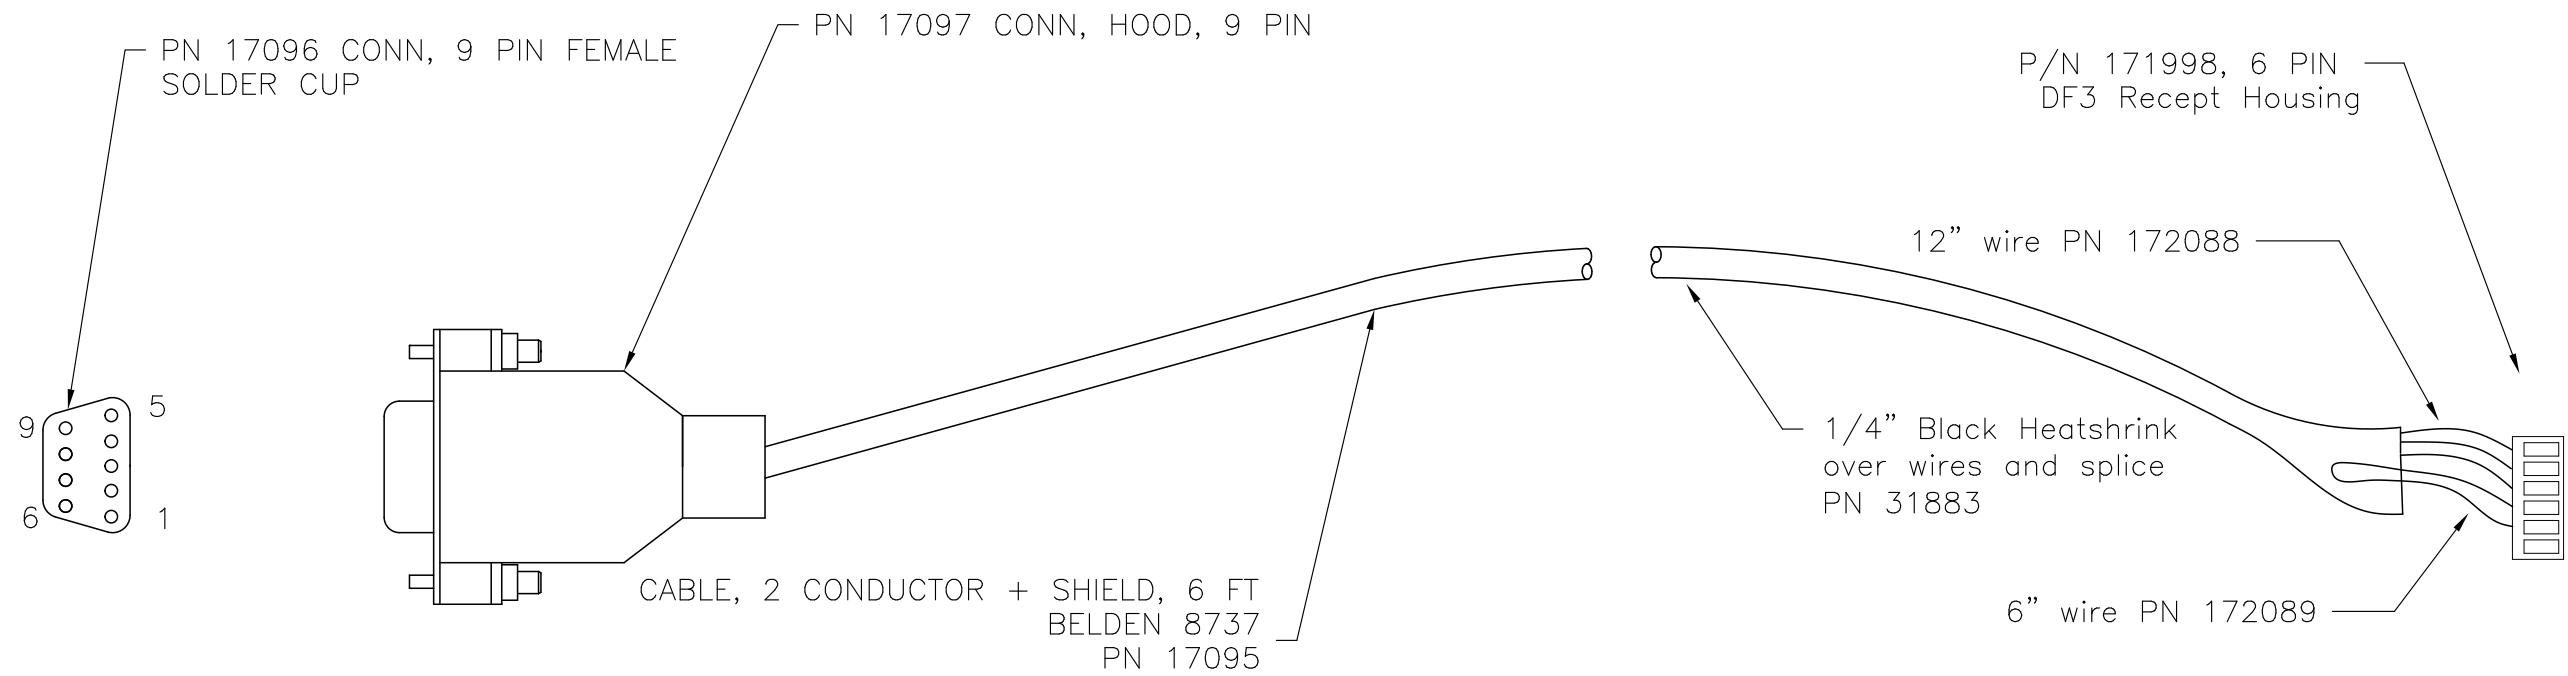

DATE	SYM	REVISION RECORD	AUTH.	DR.	CK.
11-10-05	A	ADDED BELDEN CABLE	CB	KLP	
1-13-11	B	CLARIFIED PART SPECS	CB	PC	

DB-9S	SBE P/N	Color	Digikey Cable P/N	DF3 Connector	Belden 8737 PN 17095
PIN 5	172088	BLACK	H2BXG-10112-B4-ND	PIN 1 COMMON	SHIELD
PIN 3	172088	BLACK	H2BXG-10112-B4-ND	PIN 3 RX FROM PC	RED
PIN 2	172088	BLACK	H2BXG-10112-B4-ND	PIN 2 TX TO PC	BLACK
	172089	BLACK	H2BBG-10106-B4-ND	PIN 4 and PIN 5 Loop Back	

TOLERANCES	SEA-BIRD ELECTRONICS, INC				
FRACTIONAL	P/N 801579	SCALE NTS	DRAWN BY DLM APPROVED BY		
DECIMAL	TITLE SBE 39IM DATA I/O DF3				
ANGULAR	DATE 6/23/05	DRAWING NUMBER	33041	REV B	