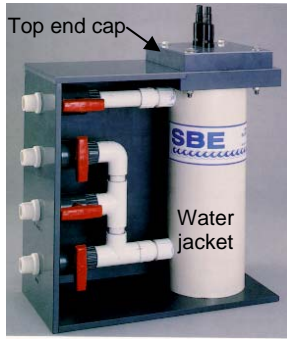

Standard shipment shown below.

SBE 21

17725 grounding cable  
(from SBE 21)

90488 SEACAT/SEALOGGER  
RS-232 & Navigation  
Interface Box

17015 AC power cable  
for Interface Box

80438 cable  
(SBE 21 to Interface Box)

17031 pigtail  
with locking sleeve  
(SBE 21 to Interface Box)

801424 NMEA test cable  
(Interface Box to NMEA navigation  
device simulation computer)

171887 I/O Cable  
(Interface Box to computer)

50368 4-pin  
MS connector  
assembly  
(for SEACAT data  
I/O connector on  
Interface Box)

50369 5-pin  
MS connector  
assembly  
(for NMEA Input  
connector on  
Interface Box)

50092  
jackscrew kit

50091 cell cleaning  
solution  
(Triton X-100)

SBE 21  
user manual

Software, & electronic copies of  
software manuals & user manual