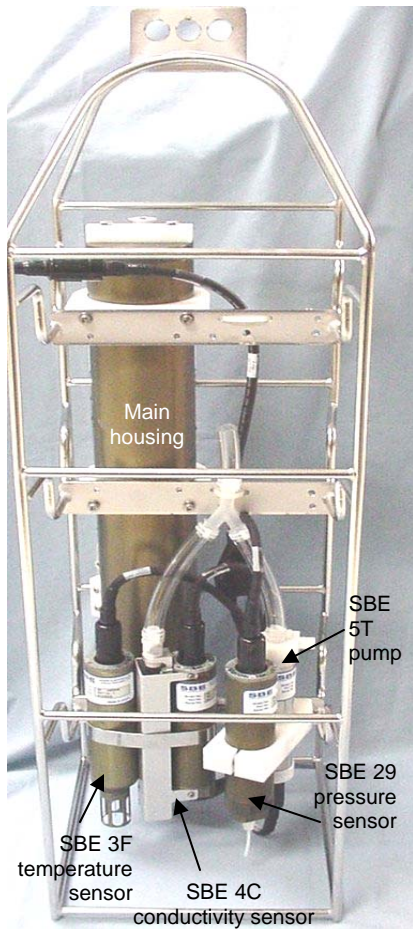

Standard shipment shown below.

801380 data I/O cable
(connects computer to Y-cable from J1 connector on main housing end cap)

60021 spare o-ring & hardware kit

50246 Disconnect fitting spare o-ring kit

Note: Standard (base price) SBE 25 has plastic main housing instead of aluminum housing shown and SBE 5P plastic pump in place of SBE 5T titanium pump shown.

50092 jackscrew kit

50025 pressure sensor oil refill kit

50091 conductivity cell cleaning solution (Triton-X)

50087 conductivity cell filling & storage kit

SBE 25 manual

Software, & electronic copies of software manuals & user manual